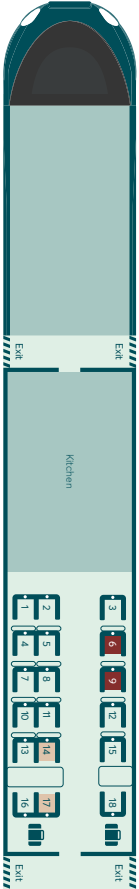

Coach K First Class

18 Seats

Key

- Priority Seats
- Limited/no view
- Traveller Seats
- Bike Seats
- Power point

Seat reservations are displayed electronically above seats.

A