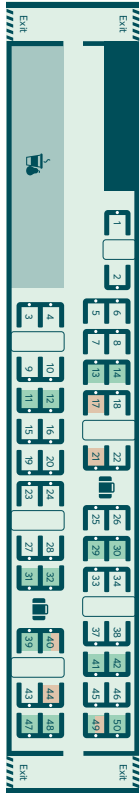

# Pendolino seating plan

## Coach A Standard

46 Seats  
 4 Bikes

## Coach B Standard

60 Seats  
 Wheelchair

## Coach D Standard

60 Seats  
 Wheelchair